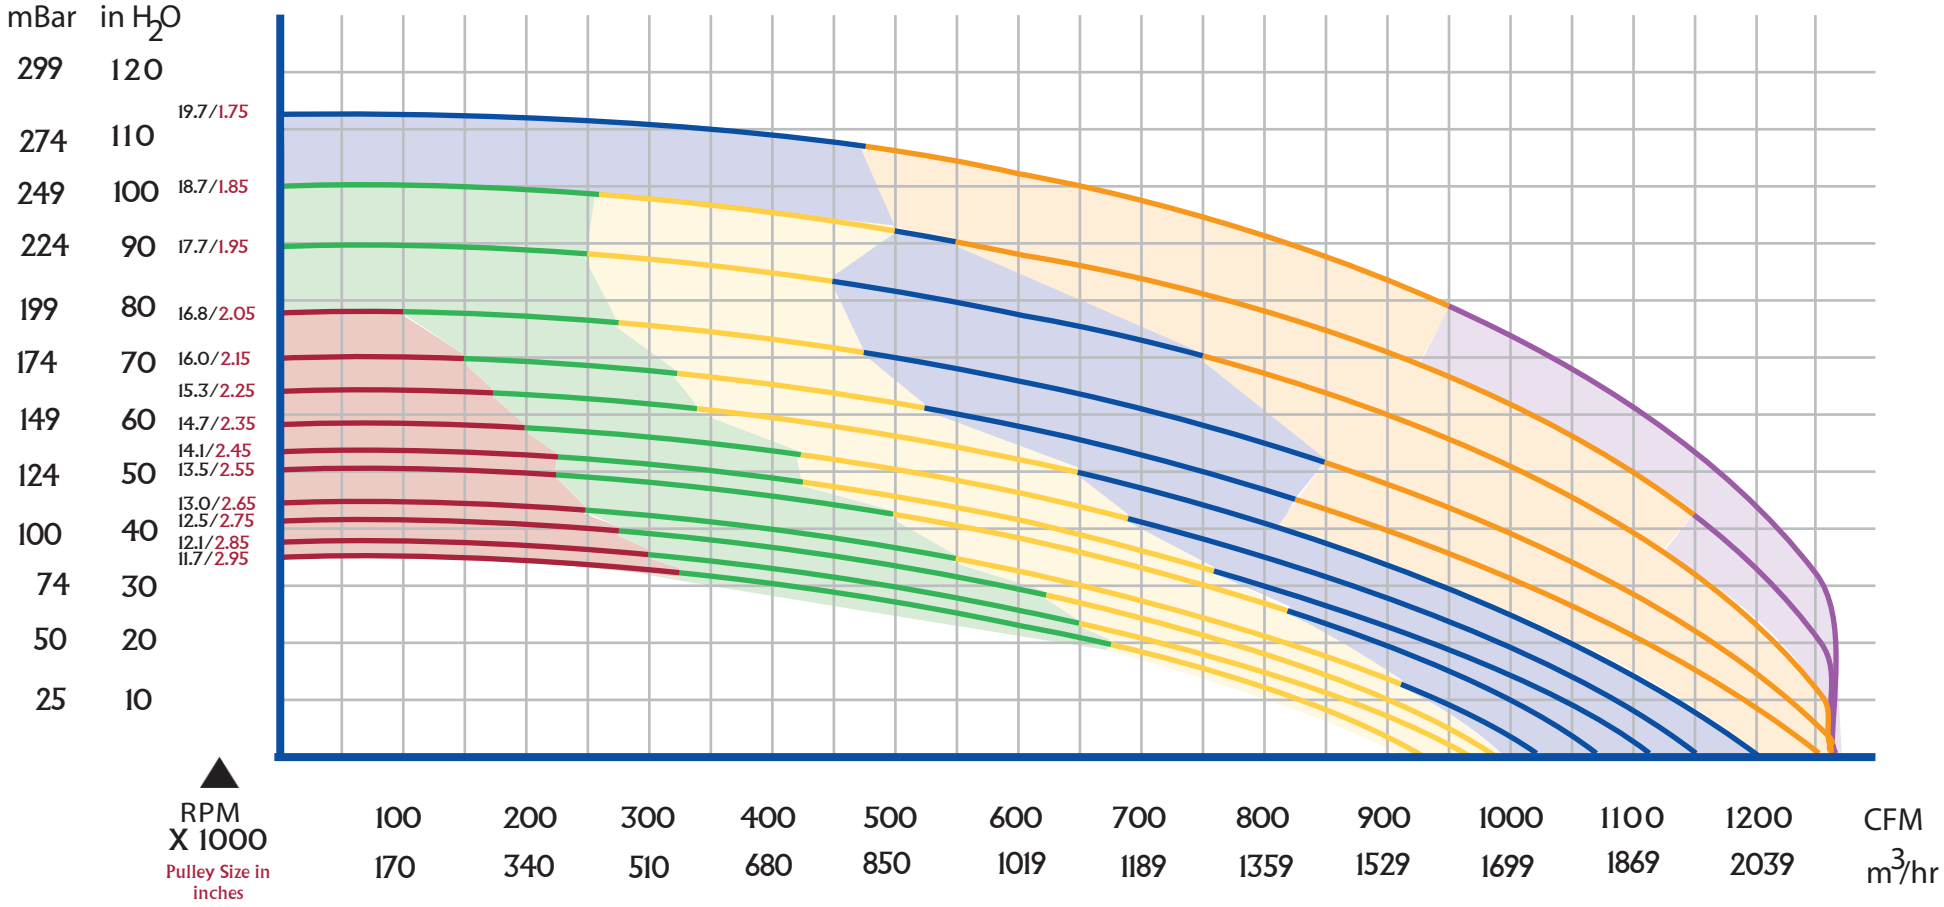

RB 1200/5-25 HP

Pressure vs. CFM

- RB 1200HC-5 HP
- RB 1200HC-7.5 HP
- RB 1200HC-10 HP
- RB 1200HC-15 HP
- RB 1200HC-20 HP
- RB 1200HC-25 HP